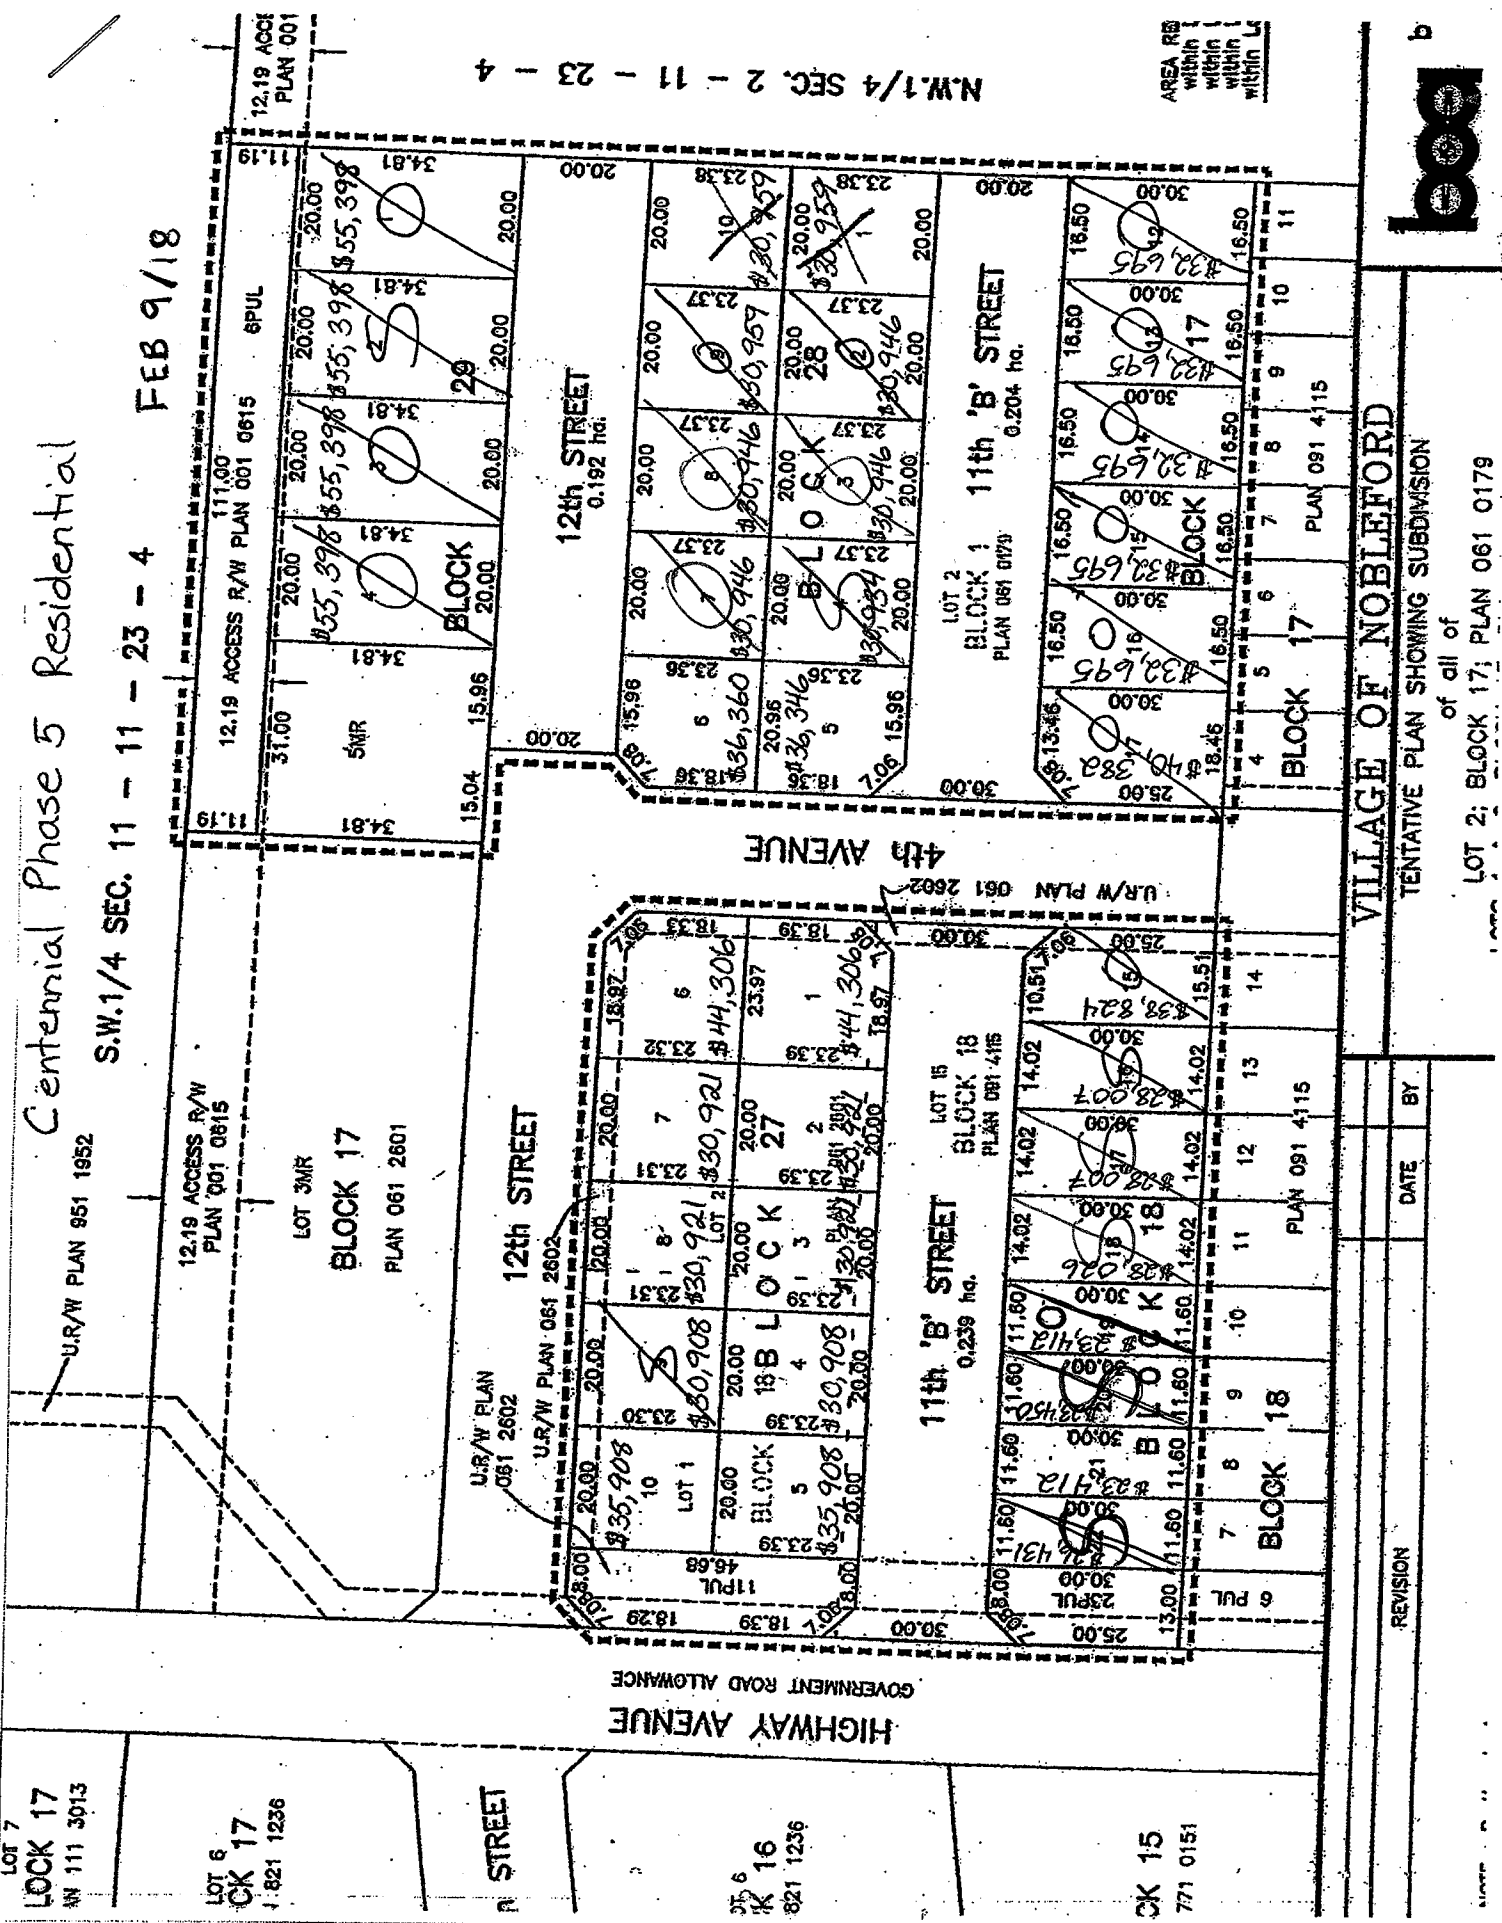

LOT 7
BLOCK 17
AN 111 3013

LOT 6
CK 17
J. 821 1236

LOT 6
CK 16
821 1236

LOT 15
CK 15
771 0151

Centennial Phase 5 Residential

S.W.1/4 SEC. 11 - 11 - 23 - 4

FEB 9/18

N.W.1/4 SEC. 2 - 11 - 23 - 4

VILLAGE OF NOBLEFORD
TENTATIVE PLAN SHOWING SUBDIVISION

REVISION	DATE	BY

of all of
LOT 2; BLOCK 17; PLAN 061 0179

AREA REB
within
within
within